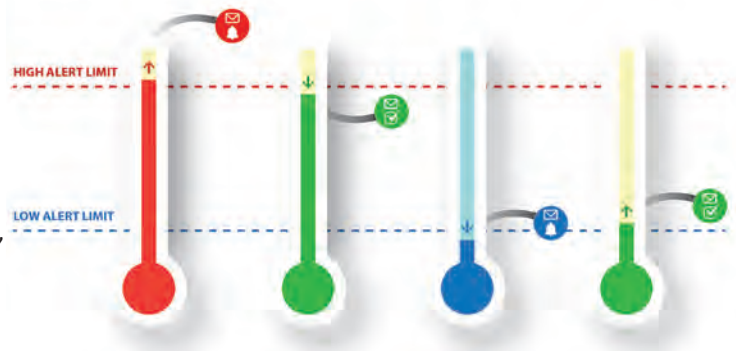

Wireless Alert TP

Wireless Alert TP is a battery-powered temperature sensor that sends a warning email if a user-set level is reached. Simply select your temperature limits and connect to any Wi-Fi network using the Wireless Alert mobile app.

- -40°C to 125°C temperature probe with 1.5m cable
- User-configurable high and low temperature limits
- Sends email alerts and scheduled status reports
- Flashing alert indicator
- Wi-Fi connected
- Simple to set up using the free mobile app
- Two years' battery life*
- No ongoing subscription fees
- Includes sticky pad for wall mounting

The Wireless Alert TP can be set up to monitor temperature limits in a variety of applications. High and low temperature limits are user-configurable between -40 and 125°C (-40 and 257°F). The device will trigger a notification email, sent to a user-selected address, if the temperature limits are breached and when the temperature returns to within those limits. In addition to this, the device can send a scheduled summary email detailing minimum, maximum and average temperature, as well as battery level, number of alerts, and total time spent in alert mode.

Specifications

	Minimum	Typical	Maximum	Unit
Probe Measurement Range	-40 (-40)		125 (257)	°C (°F)
Device Operating Temperature	-18 (-0)		+55 (131)	°C (°F)
Notification Thresholds	User configurable, within probe measurement range stated above			
Measurement Resolution		1 (1)		°C (°F)
Measurement Accuracy		+/-1 (-40 to +80°C) (+/-2 (-40 to +176°F))		°C (°F)
Response time	< 1 minute			
Environmental Conditions	Device: indoor use only (IP5X), Probe: waterproof (IP67)			
Probe Length		1.5		m
Product Dimensions (excluding probe)	69 x 32 x 22 (2.7 x 1.3 x 0.9)			mm (inches)
Battery Type	2 x 1.5V Alkaline LR03/UM4/AAA			
Battery Life		2*		Years
Wi-Fi	WPA 802.11bgn (2.4GHz)**			