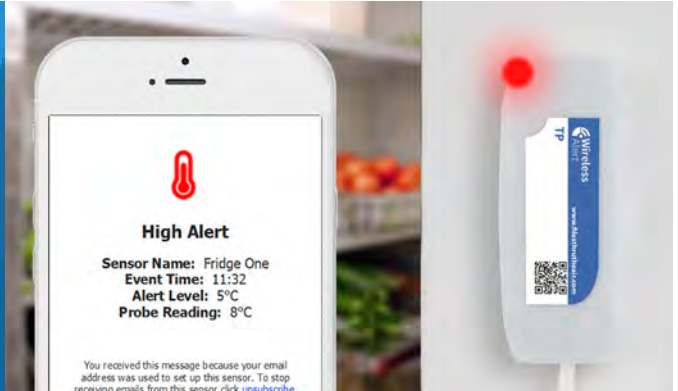

Wireless Alert TP

Wireless Alert TP is a battery-powered temperature sensor that sends a warning email if a user-set level is reached. Simply select your temperature limits and connect to any Wi-Fi network using the Wireless Alert mobile app.

- -40°C to 125°C temperature probe with 1.5m cable
- User-configurable high and low temperature limits
- Sends email alerts and scheduled status reports
- Flashing alert indicator
- Wi-Fi connected
- Simple to set up using the free mobile app
- Two years' battery life*
- No ongoing subscription fees
- Includes sticky pad for wall mounting

The Wireless Alert TP can be set up to monitor temperature limits in a variety of applications. High and low temperature limits are user-configurable between -40 and 125°C (-40 and 257°F). The device will trigger a notification email, sent to a user-selected address, if the temperature limits are breached and when the temperature returns to within those limits. In addition to this, the device can send a scheduled summary email detailing minimum, maximum and average temperature, as well as battery level, number of alerts, and total time spent in alert mode.