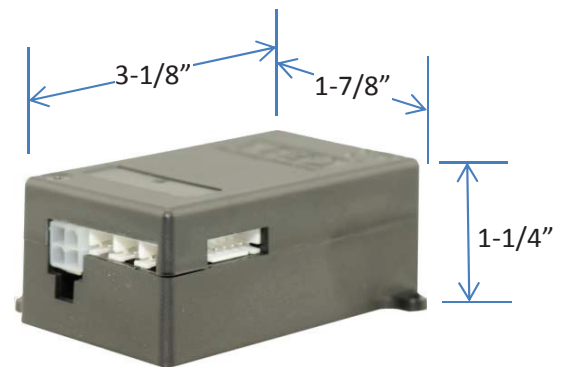

TED Pro Series Dimensions

ECC – Energy Control Center

Pro MTU and MTU-RC

Wired and Wireless Display

Spyder

MTU Home and Lite

TED Pro Current Transformers

CT601B - 200A Split-core CT

CT400XL - 400A Large Split-core CT

CT301 - 400A Standard Split-core CT

All CT Wire: UL1015 22AWG PVC Wire (600V)