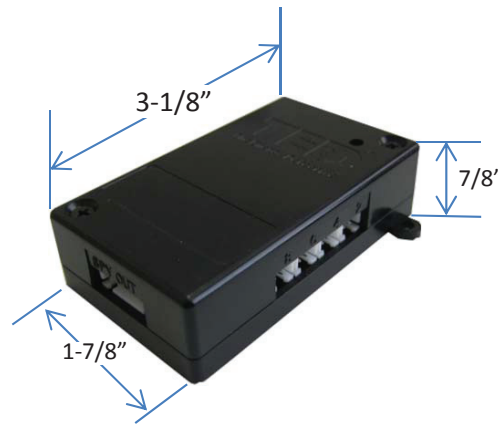

TED Pro Series Dimensions

ECC – Energy Control Center

Pro MTU and MTU-RC

Wired and Wireless Display

Spyder

MTU Home and Lite

TED Pro Current Transformers

CT601B - 200A Split-core CT

CT400XL - 400A Large Split-core CT

CT301 - 400A Standard Split-core CT

All CT Wire: UL1015 22AWG PVC Wire (600V)