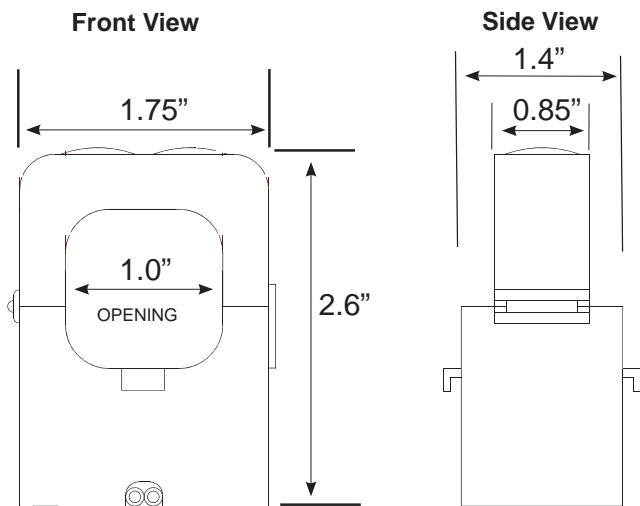

TED Pro Series Dimensions

ECC – Energy Control Center

Pro MTU and MTU-RC

Wired and Wireless Display

Spyder

MTU Home and Lite

TED Pro Current Transformers

CT601B - 200A Split-core CT

CT400XL - 400A Large Split-core CT

CT301 - 400A Standard Split-core CT

All CT Wire: UL1015 22AWG PVC Wire (600V)