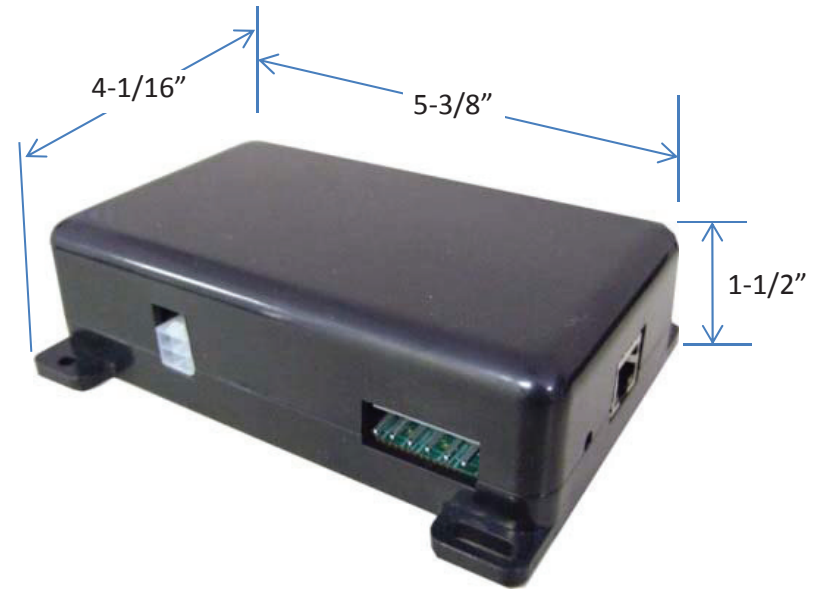

TED Pro Series Dimensions

ECC – Energy Control Center

Pro MTU and MTU-RC

Wired and Wireless Display

Spyder

MTU Home and Lite

TED Pro Current Transformers

CT601B - 200A Split-core CT

CT400XL - 400A Large Split-core CT

CT301 - 400A Standard Split-core CT

All CT Wire: UL1015 22AWG PVC Wire (600V)