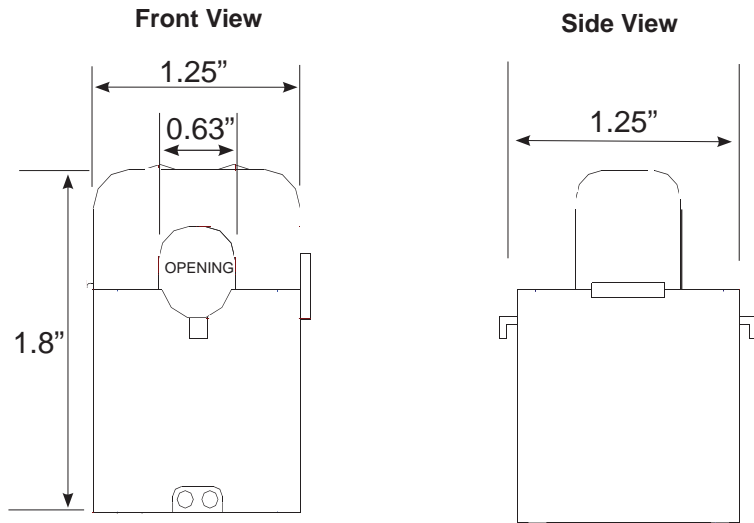

TED Pro Series Dimensions

ECC – Energy Control Center

Pro MTU and MTU-RC

Wired and Wireless Display

Spyder

MTU Home and Lite

TED Pro Current Transformers

CT601B - 200A Split-core CT

CT400XL - 400A Large Split-core CT

CT301 - 400A Standard Split-core CT

All CT Wire: UL1015 22AWG PVC Wire (600V)