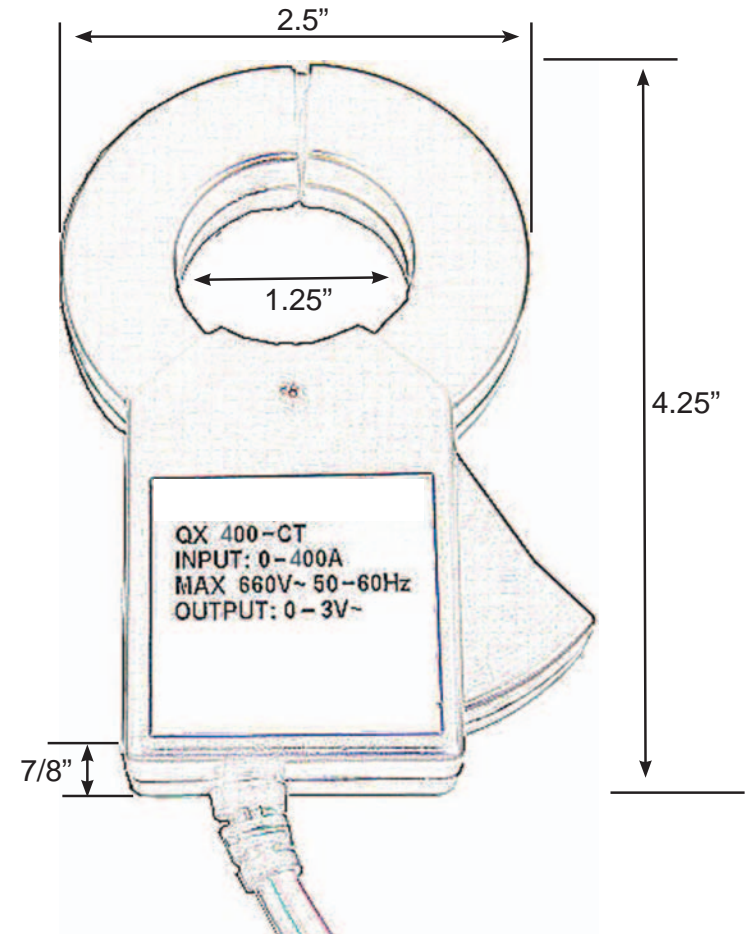

TED Pro Series Dimensions

ECC – Energy Control Center

Pro MTU and MTU-RC

Wired and Wireless Display

Spyder

MTU Home and Lite

TED Pro Current Transformers

CT601B - 200A Split-core CT

CT400XL - 400A Large Split-core CT

CT301 - 400A Standard Split-core CT

All CT Wire: UL1015 22AWG PVC Wire (600V)