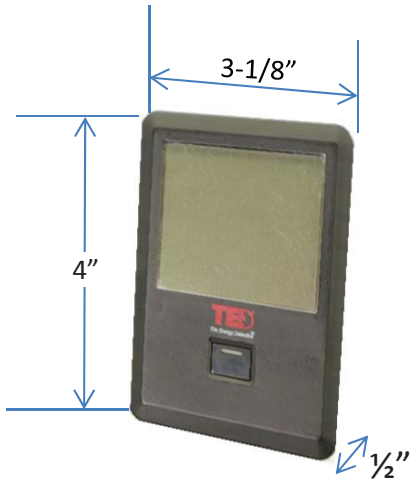

TED Pro Series Dimensions

ECC – Energy Control Center

Pro MTU and MTU-RC

Wired and Wireless Display

Spyder

MTU Home and Lite

TED Pro Current Transformers

CT601B - 200A Split-core CT

CT400XL - 400A Large Split-core CT

CT301 - 400A Standard Split-core CT

All CT Wire: UL1015 22AWG PVC Wire (600V)