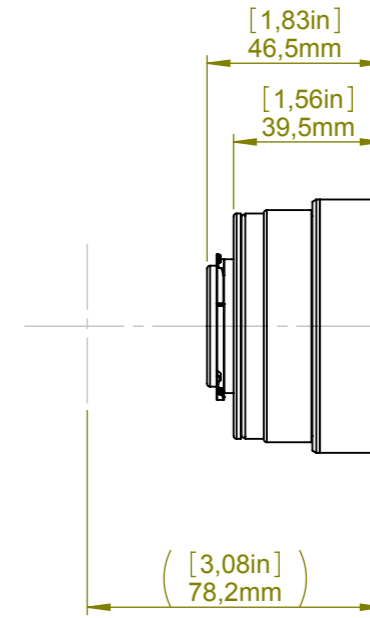

### Technical data

Field of view (FOV)	15° x 11° (19° diagonally)
Minimum focus distance	500 mm (19.69 in.)
Focal length	41.3 mm (1.63 in.)
Spatial resolution (IFOV)	0.41 mrad
Lens identification	Automatic
F-number	1.0
Number of lenses	3 (3 asph)
MTF @ 70% of FOV	Normal requirements (52%)
Distortion	3%
Weight	0.190 kg (0.419 lb.)
Size (L x D)	47 x 67 mm (1.85 x 2.64 in.)
Front lens diameter	52 mm (2.05 in.)

# Camera with Lens IR f=41,3 mm (15°)

For additional dimensions see page 1

Modified 2012-04-19 Check CAHA Drawn by R&D Thermography

Denomination

Basic dimensions FLIR T6xx

Size A3  
Scale 1:2  
Drawing No. T127424

Sheet 5(9)  
Size A

# Camera with Lens IR f=41,3 mm (15°)

For additional dimensions see page 1

Modified 2012-04-18	Check CAHA	Drawn by R&D Thermography	
Denomination Basic dimensions FLIR A/SC 6xx			
Drawing No. T126925			Size A