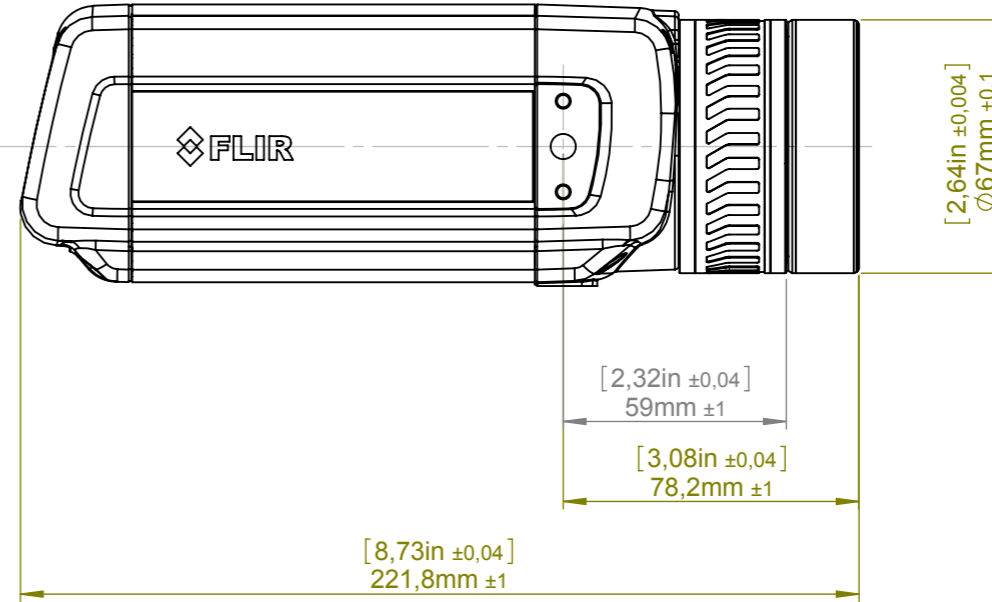

# Camera with Lens IR f=41,3 mm (15°)

For additional dimensions see page 1

Modified 2012-04-19 Check CAHA Drawn by R&D Thermography

Denomination

Basic dimensions FLIR T6xx

Size A3  
Scale 1:2  
Drawing No. T127424

Sheet 5(9)  
Size A

# Camera with Lens IR f=41,3 mm (15°)

For additional dimensions see page 1

Modified 2012-04-18	Check CAHA	Drawn by R&D Thermography	
Denomination Basic dimensions FLIR A/SC 6xx			
Drawing No. T126925			Size A