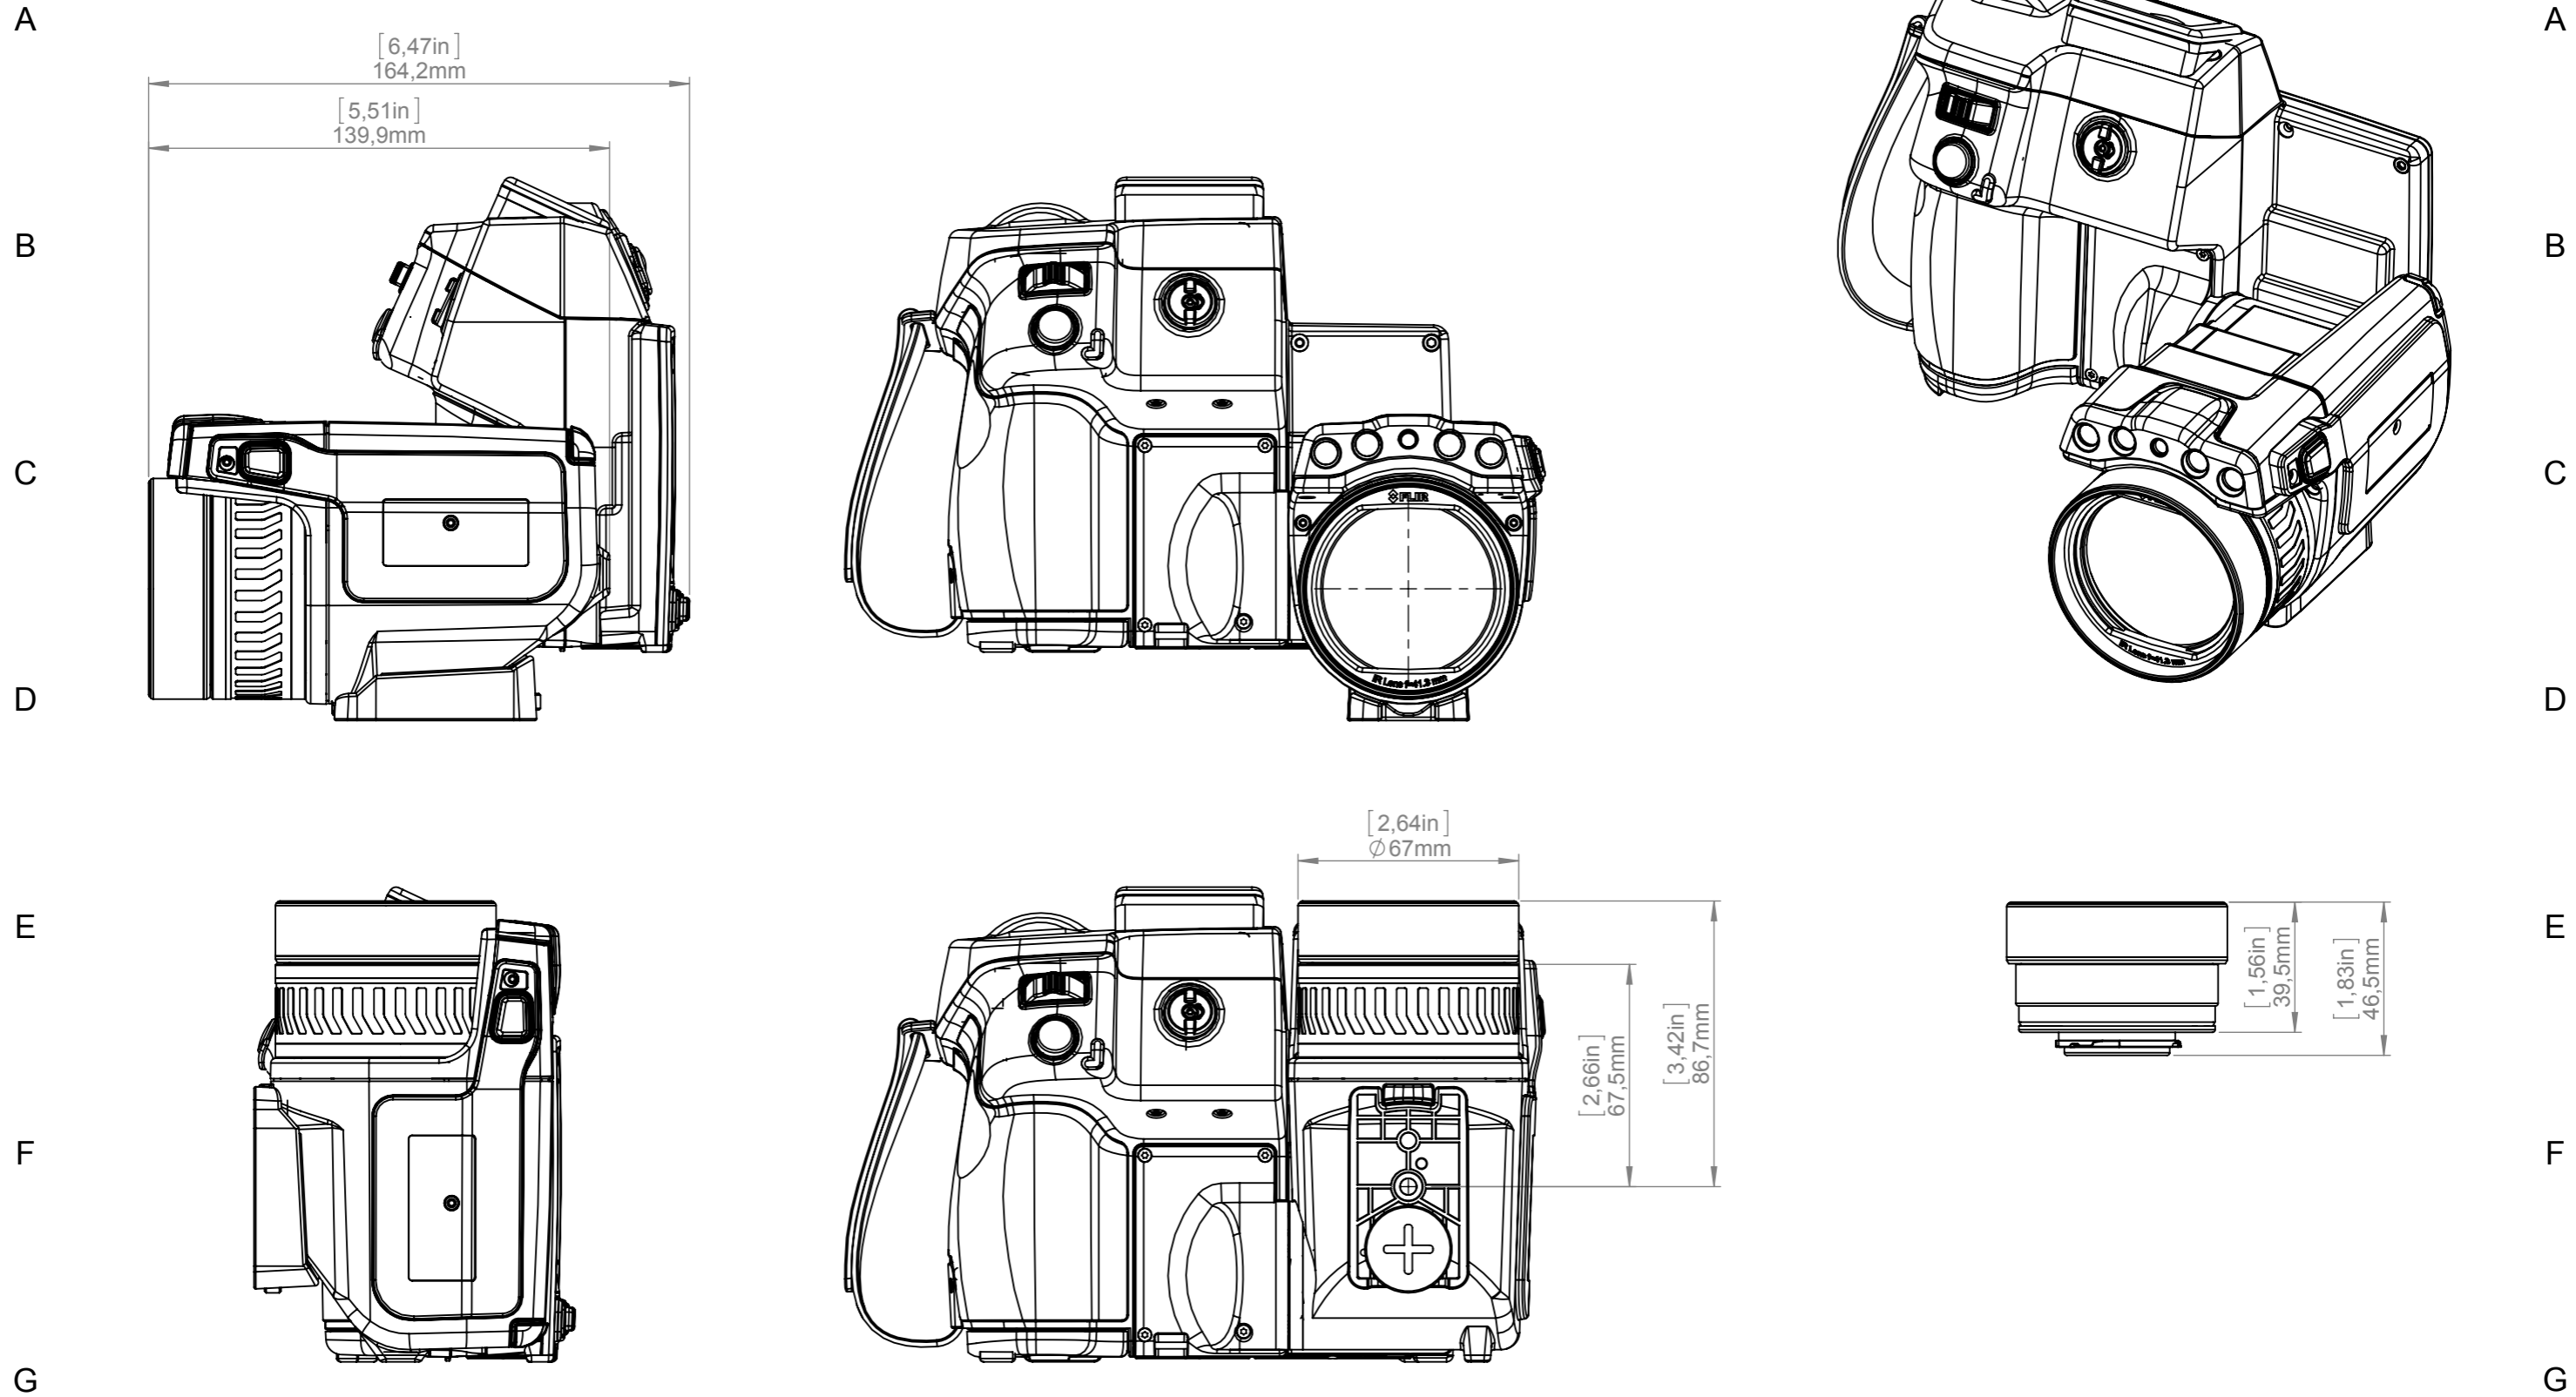

1 2 3 4 5 6 7 8 9 10

Camera with Lens IR f=41,3 mm (15°)

For additional dimensions see page 1

Modified 2012-04-19 Check CAHA Drawn by R&D Thermography

Denomination

Basic dimensions FLIR T6xx

Size A3
Scale 1:2
Drawing No. T127424

Sheet 5(9)
Size A