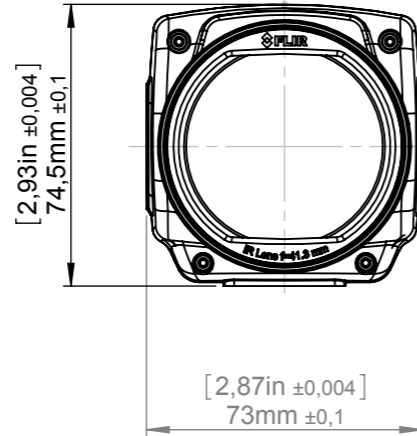

### Technical data

Field of view (FOV)	15° x 11° (19° diagonally)
Minimum focus distance	500 mm (19.69 in.)
Focal length	41.3 mm (1.63 in.)
Spatial resolution (IFOV)	0.41 mrad
Lens identification	Automatic
F-number	1.0
Number of lenses	3 (3 asph)
MTF @ 70% of FOV	Normal requirements (52%)
Distortion	3%
Weight	0.190 kg (0.419 lb.)
Size (L x D)	47 x 67 mm (1.85 x 2.64 in.)
Front lens diameter	52 mm (2.05 in.)

# Camera with Lens IR f=41,3 mm (15°)

For additional dimensions see page 1

Modified 2012-04-19 Check CAHA Drawn by R&D Thermography

Denomination

Basic dimensions FLIR T6xx

Size A3  
Scale 1:2  
Drawing No. T127424

Sheet 5(9)  
Size A

# Camera with Lens IR f=41,3 mm (15°)

For additional dimensions see page 1

Modified 2012-04-18	Check CAHA	Drawn by R&D Thermography	
Denomination Basic dimensions FLIR A/SC 6xx			
Drawing No. T126925			Size A