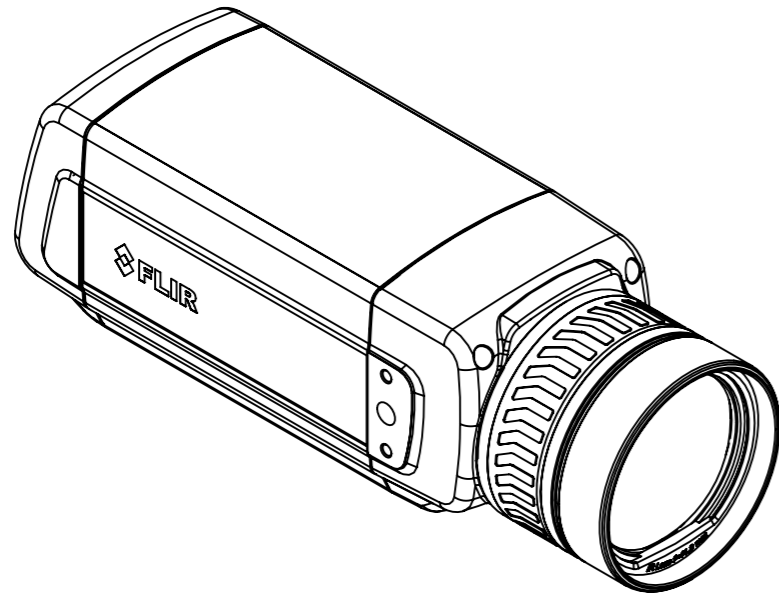

Camera with Lens IR f=41,3 mm (15°)

For additional dimensions see page 1

Modified 2012-04-18	Check CAHA	Drawn by R&D Thermography		
Denomination Basic dimensions FLIR A/SC 6xx				Size A3 Scale 1:2 Sheet 5(9)
Drawing No. T126925			Size A