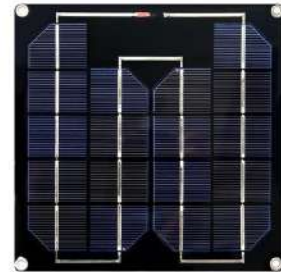

ONSET®

SOLAR-6W

6 Watt Solar Panel

6.0 Watt Solar Panel - for very cloudy locations, higher latitudes, and/or high data transfer requirements.

HOBO SOLAR-6W Specifications

Solar panel: 6.0 Watt, 6 Volt

Weight: 1.03 kg (2.28 lb)

Dimensions: 24.1 cm H x 24.1 cm W (9.5 x 9.5 inches)