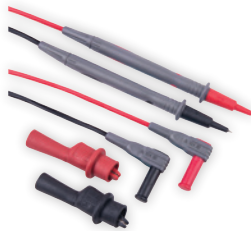

Model R1000-KIT Safety Test Lead and Alligator Clips Kit

1. Includes:
2. R1000 Safety Test Lead Set
   - R1220 Alligator Clip Set