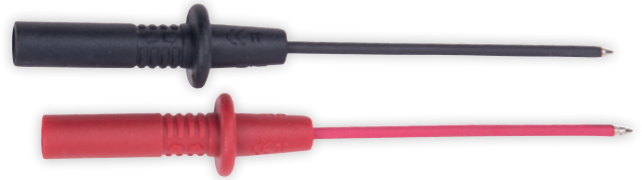

Model R1210 Alligator Clip Set, Large

- Dimensions: Length: 3.9" (99mm), Jaw: 1" (26mm)
- 1000V, 10A
- CAT III. 1000V and CAT IV. 600V

Model R1110 Test Probe Set, Sharp Point

- Sharp points for piercing insulation
- Stainless steel tips
- Probe tip length: 0.6" (16mm)
- Probe length: 3.9" (100mm)
- 1000V, 10A
- Cat. II 1000V, Cat. III 1000V and Cat. IV 600V safety ratings
- Compatible with test leads that accept 0.16" (4mm) diameter shrouded banana connectors
- 10A Maximum
- Includes protective tip caps

Model R1120 Safety Test Probe Set, Sharp Point

- Sharp points for piercing insulation
- Stainless Steel Tips
- Ergonomic grip
- Dimensions: Length: 5.6" (142mm), Tip: 0.2" (4mm)
- 1000V, 10A
- CAT III. 1000V and CAT IV. 600V
- CE certified
- Includes protective tip caps

Continued...

TECHNICAL DATA

R1130

R1140

R1000

R1220

Model R1130 Test Probe Set, Banana Style

- Banana-style spring contacts
- Dimensions: Length: 4.7" (120mm), Tip: 0.8" (19mm)
- 1000V, 10A
- CAT III. 1000V, CAT IV. 600V
- CE certified
- Includes protective caps

Model R1000 Safety Test Lead Set

- Compatible with all instruments, test probes and clips that accept 0.16" (4mm) diameter shrouded banana connectors
- Stainless steel tips
- Lead length: 48" (1.2m)
- Probe tip length: 0.2" (5mm)
- Probe tip diameter: 0.08" (2mm)
- Cat. II 1000V, Cat. III 1000V and Cat. IV 600V safety ratings
- 10A Maximum