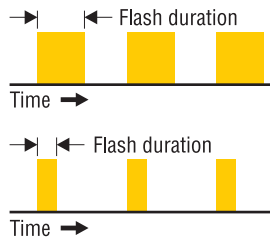

### Model NS-600

The NS-600 LED stroboscope is designed to measure the speed of rotating or cycling linear motion objects without contact or reflective tape, as well as freeze motion visually. Aluminum housing, the latest technology, compact size and LED light make it a perfect choice for use anywhere on the factory floor. Selectable flash rate for sharp images at high speed. The NS-600 is ideal for speed, motion and vibration analysis, such as rotating shafts, fans, cams, etc.

NS-600 Kit

The brightest, fully featured LED stroboscope in a compact, efficient design.

- High efficiency LED solid-state light source – never needs replacement
- Extended battery life of **8 hours** continuous use at 6,000 fpm/rpm
- Highly stable drift free operation
- Auto wide measuring range – up to 120,000 fpm/rpm
- Push button operation with x2 and ÷2 buttons for quick adjustment
- Store up to 9 flash rates in memory for records or quick retests
- Rugged aluminum housing – compact size
- Easy-to-read 5 digit 0.47" (12 mm) high LCD
- NS-600 kit includes stroboscope, two AA batteries and carrying case

### Selectable Flash Duration

For most applications standard flash duration works without adjustment. For high rpm or larger objects rotating with high surface speed, NS-600 features selectable flash duration.

For high speed applications, objects may move during the brief period of a single flash, resulting in a blurred image. By decreasing flash duration, objects have less time to move and the image will appear sharper.