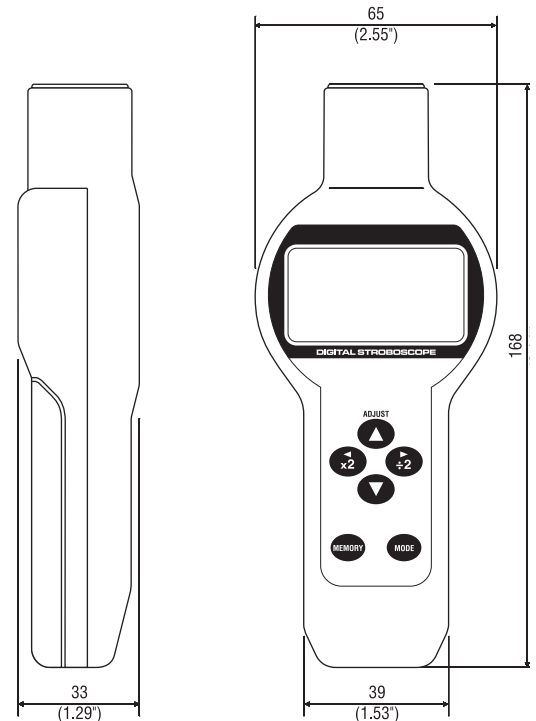

### Model NS-600

The NS-600 LED stroboscope is designed to measure the speed of rotating or cycling linear motion objects without contact or reflective tape, as well as freeze motion visually. Aluminum housing, the latest technology, compact size and LED light make it a perfect choice for use anywhere on the factory floor. Selectable flash rate for sharp images at high speed. The NS-600 is ideal for speed, motion and vibration analysis, such as rotating shafts, fans, cams, etc.

NS-600 Kit

The brightest, fully featured LED stroboscope in a compact, efficient design.

- High efficiency LED solid-state light source – never needs replacement
- Extended battery life of **8 hours** continuous use at 6,000 fpm/rpm
- Highly stable drift free operation
- Auto wide measuring range – up to 120,000 fpm/rpm
- Push button operation with x2 and ÷2 buttons for quick adjustment
- Store up to 9 flash rates in memory for records or quick retests
- Rugged aluminum housing – compact size
- Easy-to-read 5 digit 0.47" (12 mm) high LCD
- NS-600 kit includes stroboscope, two AA batteries and carrying case

### Selectable Flash Duration

For most applications standard flash duration works without adjustment. For high rpm or larger objects rotating with high surface speed, NS-600 features selectable flash duration.

Range	Resolution
12.0 to 9999.9 fpm/rpm	±0.1 fpm/rpm
10000 to 120000 fpm/rpm	±1 fpm/rpm (over 100,000 display flashes)
.20 ~ 999.00 Hz	0.01 Hz
1000.0 ~ 2000.0 Hz	0.1 Hz

Specifications	
Selectable Units:	fpm or Hz
Accuracy:	±0.01%, ±1 LSD
Display:	12mm high, 5digit LCD
Power:	2- AA batteries
Battery Life:	8 hours (@6,000 rpm when fully charged)
Operating Temp:	0 to 45° C
Weight:	.5 lb/225 g