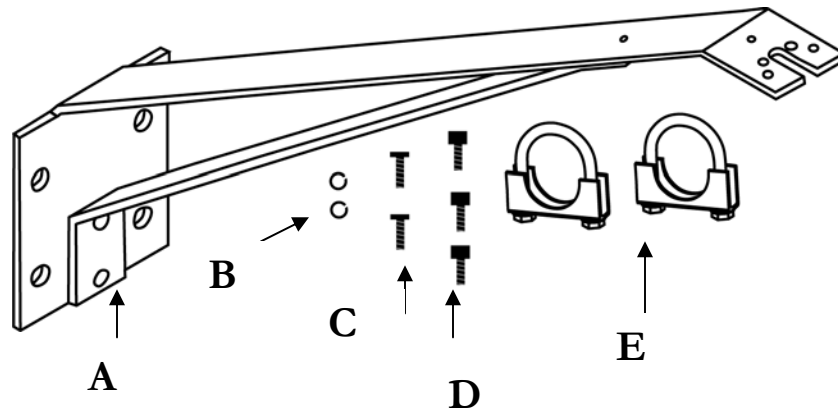

Onset Computer Corporation
Light Sensor Bracket Packing List
(part # M-LBB)

	Qty	√	Item(s)
A	1		Light Sensor Mounting Bracket
B	2		Lock Washers #6
C	2		6-32 x 5/16" Phillips Pan Head Screws
D	3		6-32 x 3/8" Thumb Screws
E	2		1 5/8" U-bolt with Saddle Clamp and Nuts