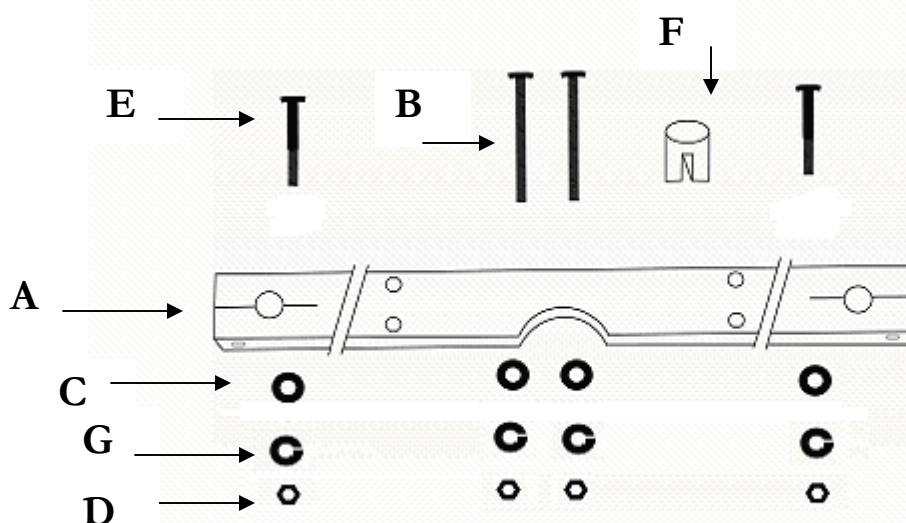

Onset Computer Corporation

Full Cross Arm Kit Packing List

(part # M-CAA)

	Qty	√	Item(s)
A	1		Full Cross Arm
B	2		1/4-20 x 2 3/4" Hex Head Bolts
C	4		1/4" Stainless Steel Flat Washers
D	4		1/4-20 Nuts
E	2		1/2-20 x 1 3/4" Hex Head Bolts
F	1		Mast Plug
G	4		1/4" split Lock Washer