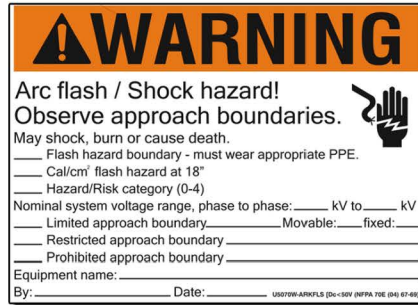

Specialty Accessories

Signs and Labels

CP-AFWL

CP-AFWL-AB

CP-AFWL-QP

Barricades

- PN _____ DESC _____
- CHVBS-4C3B.... 7 Piece Barricade System
 - CP-BTC-6840.... Barricade Traffic Cone
 - CP-SBB-6850.... Sliding Barricade Bar
 - CP-BSCS-6851... Snap On Caution Sign
 - CP-BSDS-6852.. Snap On Danger Sign