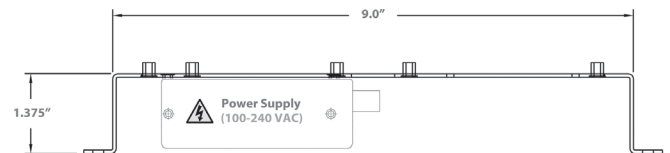

AcquiSuite EMB A8810 NEMA Bundles

	A8810-R91203	A8810-R91205	A8810-Flex	A8810-HD
Input Power				
Voltage	100-240VAC	100-240VAC	100-240VAC	100-240VAC
Current	0.7-0.4A	0.8-0.55A	0.7-0.4A	0.7-0.4A
Frequency	47-63Hz	47-63Hz	47-63Hz	47-63Hz
Output Power				
Voltage	24VDC	24VDC	24VDC	24VDC
Current Provided	1.1A	1.5A	1.1A	1.1A
Available Current	400mA	100mA	400mA	400mA
Enclosure				
Rating	NEMA 4X	NEMA 4X	NEMA 4X	NEMA 4X
Dimensions (L x W x H)	10.43 x 7.28 x 3.74 in	10.43 x 7.28 x 3.74 in	10.43 x 7.28 x 3.74 in	10.43 x 7.28 x 3.74 in

Power supply is included.

*Enclosures do not include conduit knockout or fittings.

Obvius
20497 SW Teton Avenue
Tualatin, OR 97062

503 601 2099
866 204 8134 (USA only)
sales@obvius.com

1.800.561.8187

www.itm.com

information@itm.com