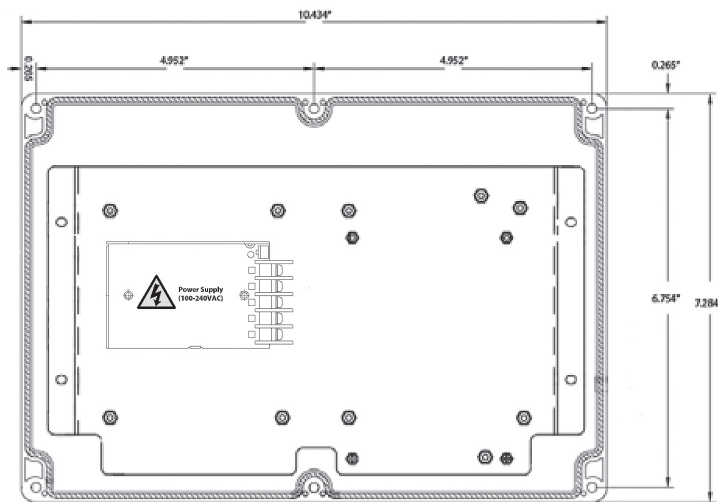

AcquiSuite EMB A8810 NEMA Bundles

	A8810-R91203	A8810-R91205	A8810-Flex	A8810-HD
Input Power				
Voltage	100-240VAC	100-240VAC	100-240VAC	100-240VAC
Current	0.7-0.4A	0.8-0.55A	0.7-0.4A	0.7-0.4A
Frequency	47-63Hz	47-63Hz	47-63Hz	47-63Hz
Output Power				
Voltage	24VDC	24VDC	24VDC	24VDC
Current Provided	1.1A	1.5A	1.1A	1.1A
Available Current	400mA	100mA	400mA	400mA
Enclosure				
Rating	NEMA 4X	NEMA 4X	NEMA 4X	NEMA 4X
Dimensions (L x W x H)	10.43 x 7.28 x 3.74 in	10.43 x 7.28 x 3.74 in	10.43 x 7.28 x 3.74 in	10.43 x 7.28 x 3.74 in

Power supply is included.

*Enclosures do not include conduit knockout or fittings.

Obvius
20497 SW Teton Avenue
Tualatin, OR 97062

503 601 2099
866 204 8134 (USA only)
sales@obvius.com

1.800.561.8187

www.itm.com

information@itm.com