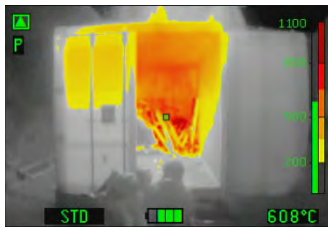

Color schemes:

TEMPEST TIC 4.3 offers 3 color schemes as standard: Fire, Search, and Inverse
+2 color schemes as option: Cold Finder and Multicolor

STD / FIRE:
Dark Red > 1560 °F
Red > 1250 °F
Orange > 930 °F
Dark Yellow > 660 °F
Yellow > 400 °F
White = Hot
Black = cold