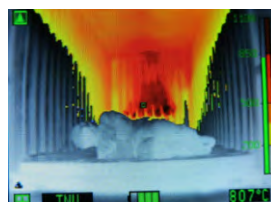

INVERSE:
Same as Fire scheme but White & Black are inversed:
White = Cold
Black = Hot