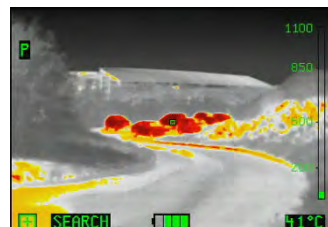

### Outstanding features:

- Compact 6.9 x 5.7 x 3.8"
- Lightweight 2.09lbs with 2 batteries and side straps.
- Large 4" display for detailed visibility
- Widest detection range: -40 °F to +2100 °F
- Video recording, picture capture and image freeze
- Batteries: 6 year warranty, 5000 charging cycles
- Safe batteries (LiFePO4): for high temp operations
- With ECO BOOST System for extended running time
- Up to 8h running time (2 batteries) with Eco-Boost-System (up to 60% additional running time than previous model)
- Removable Pistol grip option
- Boot time: less than 5 sec
- 3 Large buttons: easy to operate even with gloves
- Functions:
  - ON/OFF
  - Zoom x2 x4
  - Colorization selection (3 or 5 modes)
  - Image freeze / picture capture (option)
  - Video recording (option)
  - Replay picture and video on screen
  - Laser pointer (option)

### Color schemes:

TEMPEST TIC 4.3 offers 3 color schemes as standard: Fire, Search, and Inverse  
+2 color schemes as option: Cold Finder and Multicolor

**STD / FIRE:**  
Dark Red > 1560 °F  
Red > 1250 °F  
Orange > 930 °F  
Dark Yellow > 660 °F  
Yellow > 400 °F  
White = Hot  
Black = cold