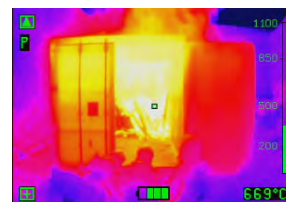

MULTICOLOR:
For Industrial applications

3 Sensitivity modes with automatic switch according observed scene:

- -High sensitivity temperature range: -40 +300 °F
- -Medium sensitivity temperature range: -40 + 950 °F