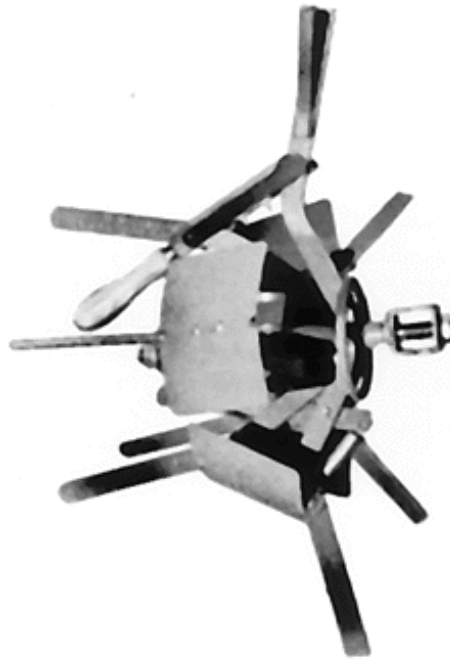

Olympic Instruments

For Dispensing Wire and Cordage

Coiling and Spooling

418 Spool Winder

1820 Hose Reel

Collapsible Reel and Stand

450 Small Diameter Reel

Measuring

Dispensing

Tips on Good Measuring

Symbol of Accuracy

Cunningham Air Whistles

About Olympic Instruments

Distributors

Home

Collapsible Reel

Collapsed view of Reel

In three sizes to suit many needs. Reel forms a round coil which can be tied before collapsing. The coil off-loads to front. Chart below shows capacity information to help you select correct Reel (lengths are approximate).

| REEL | 1/4" dia. Material | 1/2" dia. Material | 3/4" dia. Material | 1" dia. Material |
|--------------------|-----------------------|-----------------------|-----------------------|---------------------|
| No. 10 16" I.D. | 4800' | 1200' | 550' | 300' |
| No. 99 12" I.D. | 2200' | 500' | 250' | not recommended |
| No. 200 8" I.D. | 550' | 125' | not recommended | not recommended |