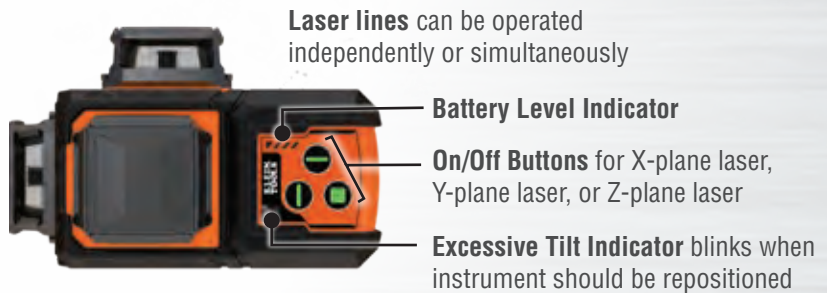

# RECHARGEABLE SELF-LEVELING GREEN PLANAR LASER LEVEL

---

Three orthogonal planar lasers project 360° lines

1.800.561.8187

www.**itm**.com

information@itm.com

# RECHARGEABLE SELF-LEVELING GREEN PLANAR LASER LEVEL

The Klein Tools' Rechargeable Self-Leveling Green Planar Laser Level is a high-performance laser leveling and alignment tool for professionals. Clear, bright green 360° lines in the X, Y, & Z planes project from this level, and offers plumb up and plumb down spots. Equipped with an integrated magnetic mount and 1/4-20 tripod mounting threads, Klein's self-leveling laser level enables a multitude of alignment and layout applications.

**KLEIN TOOLS' TRIPOD (CAT. NO. 69345) HAS A STANDARD 1/4-20 THREAD TO EASILY MOUNT LASER LEVELS**

**PLUMB UP AND PLUMB DOWN MARKS PROJECT MEASUREMENTS ON THE FLOOR AND THE CEILING TO ENSURE VERTICAL LINES ARE STRAIGHT AND CORNERS ARE SQUARE**