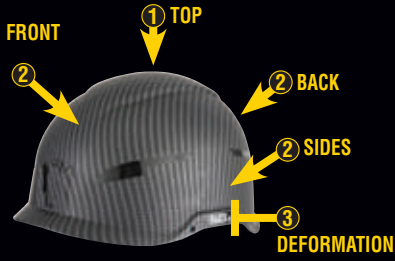

KARB^N™

SAFETY HELMETS

Safety, Cool Comfort & Fit

KARB^N™ pattern is a hydro-dipped film applied to PC/ABS composite hard hat surface.

1.800.561.8187

www.itm.com

information@itm.com

PROTECTION FROM IMPACT AND LATERAL DEFORMATION

③ **EN397:2012+A1:2012:** 5.2.1, 5.2.4, 5.2.5

KARBN™ SAFETY HELMETS

Klein Tools KARBN™ Safety Helmets capture the look of Klein's popular KARBN™ pattern Hard Hats combined with the innovative features, attributes, and safety standards of the Klein Safety Helmets. With work-at-height safety in mind, these helmets with integrated chin strap, have been tested for top, side, front/back impact, penetration, and lateral deformation. The compact and lightweight design paired with an ultra comfortable six-point suspension system enhances stability and long-term comfort in confined spaces or at-height applications.

Six-Point Suspension for enhanced stability

Stay Cool; Look Cool!
Premium sweatband and comfort top pad feature evaporative technology; wet & shake for hours of cooling!

Detachable visor for supplemental high-velocity eye protection available in both clear and shaded options. (VISORCLR shown)