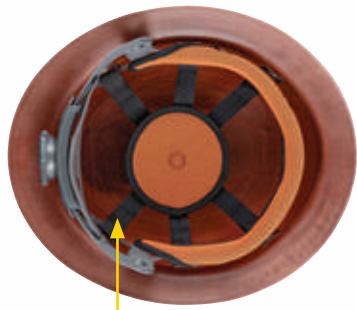

# KONSTRUCT™ SERIES FULL BRIM HARD HATS

With continued focus on innovation, Klein Tools **KONSTRUCT™ Series Full Brim Hard Hats** are designed and engineered for the harshest environments! KONSTRUCT hard hats are constructed using lightweight fiber reinforced polymer to withstand radiant heat loads of up to 350°F. The classic look of the KONSTRUCT Series is not only cool, but designed to also enhance comfort and fit: achieved with an adjustable, flexible, open-frame 6-point suspension that hugs your head for a secure fit, coupled with a padded, sweat-wicking band and replaceable top pad. Select models feature patented accessory mounts on the front and back to securely attach Klein Tools' exclusive hard hat accessories—no straps needed!

**6-Point Suspension** — for enhanced stability and secure fit

**Patented Accessory Mounts** (on #60447) – Ensure Klein Headlamps and accessories are properly positioned on front or back; **NO STRAP** needed!