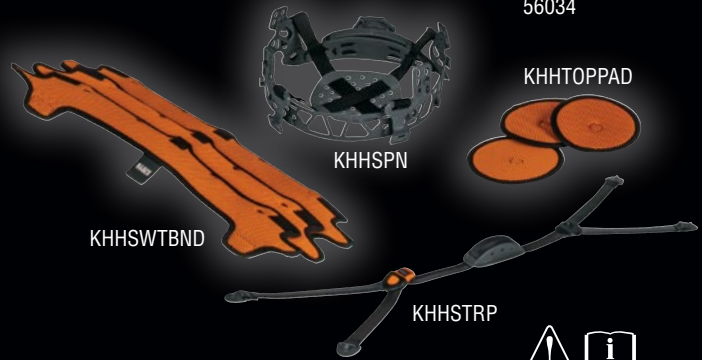

NON-VENTED CLASS E

VENTED CLASS C

Cat. No.	UPC 0-92644+	Hard Hat Description	Vented	Class	Shell Color
60100	60076-0	Cap Style	NO	E	White
60107	60078-4	Cap Style with Light*			White
60900	60085-2	Cap Style with Light*			Orange
60400	60081-4	Full Brim Style			White
60406	60083-8	Full Brim Style with Light*			White
60105	60077-7	Cap Style	YES	C	White
60113	60079-1	Cap Style with Light*			White
60901	60086-9	Cap Style with Light*			Orange
60401	60082-1	Full Brim Style			White
60407	60084-5	Full Brim Style with Light*			White

*Includes headlamp KHH56220 with 3 x AAA batteries

ACCESSORIES

Cat. No.	UPC 0-92644+	Description	Lumens	Batteries	Battery Life	Drop Protection
KHH56220	56043-9	Alkaline Headlamp/Magnetic Worklight	Spotlight: 150; Floodlight: 50	3 x AAA	Spotlight: 6 hrs.; Floodlight: 10 hrs	6 ft (1.8 m)
56034	56034-7	Rechargeable Auto-Off Headlamp	Spot/High: 200; Flood/Low: 100	Rechargeable Internal, Li-Ion, 3.7V / 1700 mAh	Spot/High: 12 hrs.; Flood/Low: 22 hrs.	10 ft (3m)

KHH56220

56034

REPLACEMENT PARTS

Cat. No.	UPC 0-92644+	Description	Package Quantity
KHHSPN	60087-6	Hard Hat Suspension System	1
KHHTOPPAD	60088-3	Hard Hat Suspension Top Pad	3
KHHSWTBND	60089-0	Hard Hat Suspension Sweatband	3
KHHSTRP	60119-4	Hard Hat Chin Strap	1