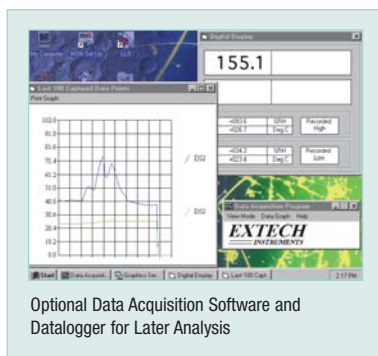

Heavy Duty Light Meter with PC Interface

Simultaneous display of Foot Candles or Lux
Plus four lighting types - now includes Sodium light measurements

Features:

- Microprocessor assures maximum accuracy plus special functions
- Fc Range: 200.0, 2000, 5000Fc
  Lux Range: 2000, 20,000, 50,000Lux
- Basic accuracy of $\pm 4\%$ FS
- Super large 1.4" (1999 count) LCD display
- % displays differential from reference point
- "ZERO" Re-Calibration
- Utilizes precision photo diode and color correction filter
- Cosine and color corrected measurements
- $\pm 4\%$ accuracy is enhanced by selecting lighting type (Tungsten/Daylight, Fluorescent, Sodium, Mercury)
- Record/Recall MIN, MAX and AVG readings
- Data Hold plus Auto shut off
- Built-in RS232 serial interface, optional software
- Dimensions: 7 x 2.9 x 1.3" (178 x 74 x 33mm);
  Weight: 1.6lbs. (726g)
- Complete with 9V battery and protective holster.

Interface Options:

- Optional Windows™ Data Acquisition Software and serial cable enable user to display and capture readings on a PC, and set time intervals and alarms
- Optional battery operated Datalogger module stores over 8000 readings for later transfer to a PC

Optional Data Acquisition Software and Datalogger for Later Analysis

Ordering Information:

- 407026 .....Foot Candle/Lux Meter
- 407026-NIST .....407026 with NIST Certificate
- 156119 .....117V AC Adaptor
- 156221 .....220V AC Adaptor
- 409997 .....Large Soft Vinyl Pouch Carrying Case
- 140001 .....Hard Vinyl Case with Handle (for Heavy Duty Series)
- 407001 .....Data Acquisition Software & Serial Cable
- 407001-USB .....USB Adaptor for 407001
- 380340 .....Battery Operated Datalogger Module