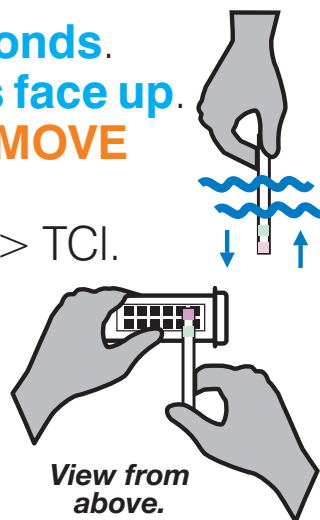

Insta-Test[®] ANALYTIC

Free & Total Chlorine

25 Test Strips

Immerse strip for **2 seconds**.
Remove strip with **pads face up**.
SHAKE ONCE TO REMOVE EXCESS WATER.

Read immediately: FCI > TCI.

- Keep wet fingers out of the bottle.
- Cap bottle tightly after removing strip.
- Store in a cool, dry place.