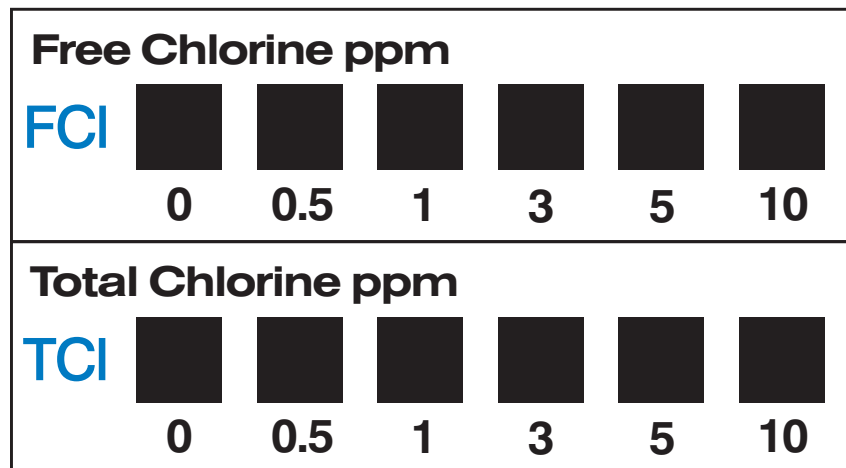

Insta-Test[®] ANALYTIC

Free & Total Chlorine

25 Test Strips

Immerse strip for **2 seconds**.
Remove strip with **pads face up**.
SHAKE ONCE TO REMOVE EXCESS WATER.

Read immediately: FCI > TCI.

- Keep wet fingers out of the bottle.
- Cap bottle tightly after removing strip.
- Store in a cool, dry place.